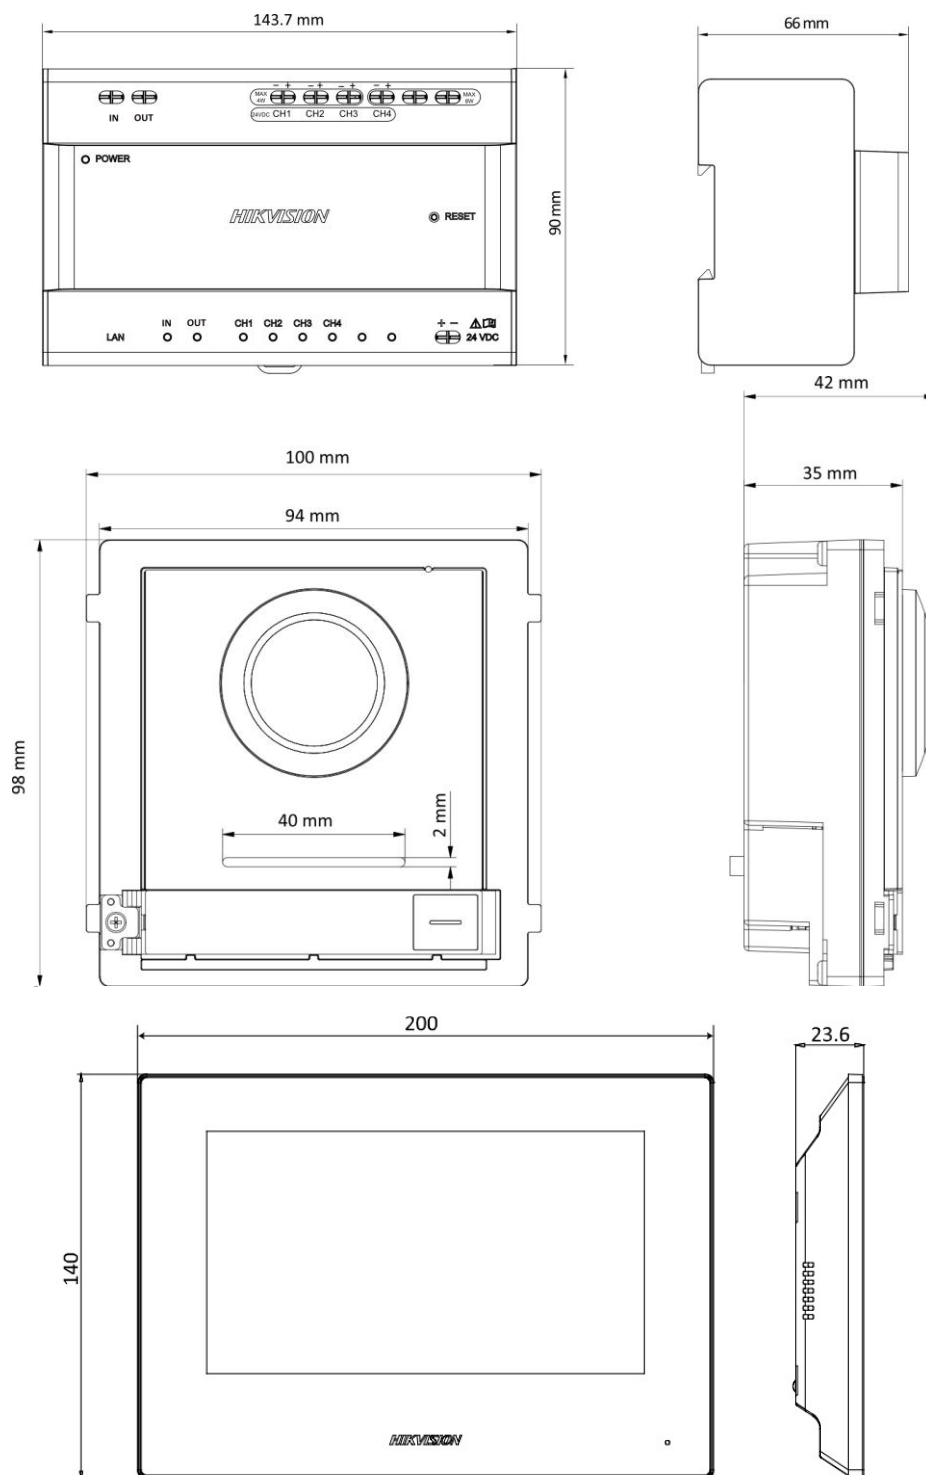

▪ Available Model

DS-KIS702(B)

DS-KIS702Y

▪ Dimension