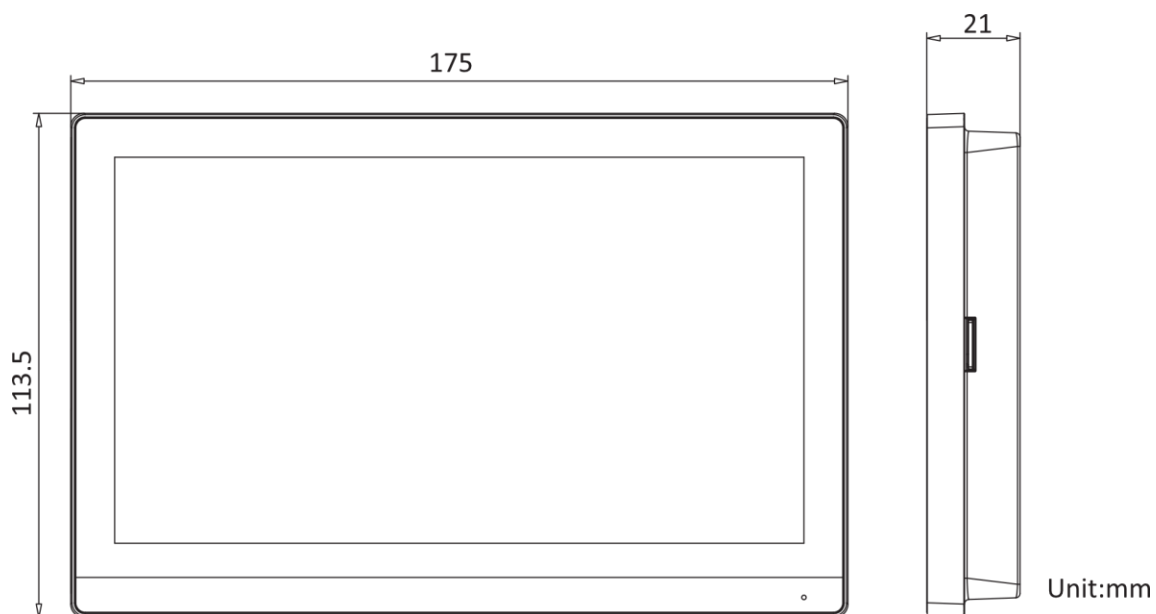

▪ Accessory

▪ Optional

DS-KAW50-1	DS-KAW50-1N	DS-KABH6350-T