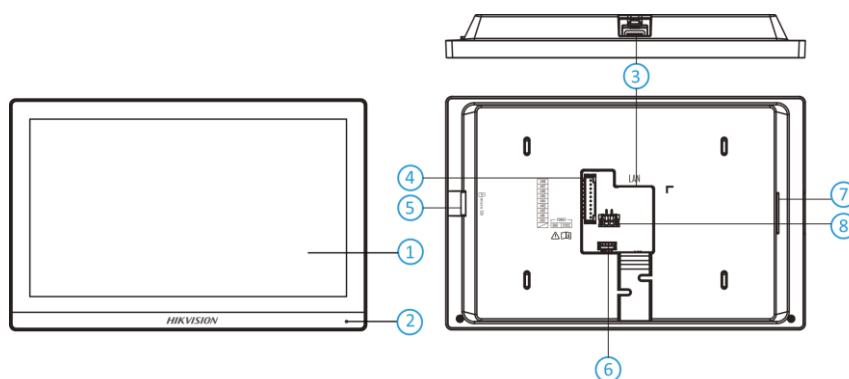

General	
Button	/
Installation	Wall mounting, table mounting
Indicator	/
Weight	Net weight: 350 g (0.8 lb) Gross weight: 675 g (1.5 lb)
Protective level	/
Working temperature	-10 °C to 50 °C (14 °F to 122 °F)
Working humidity	10% to 90% (no-condensing)
Dimension (W × H × D)	175 mm × 113.5 mm × 21 mm (6.9" × 4.5" × 0.83")
Battery	/
Application environment	Indoor
Power consumption	≤ 5 W
Language	English, Russian, Bulgarian, Hungarian, Greek, German, Italian, Czech, Slovak, French, Polish, Dutch, Portuguese (Brazil), Spanish, Hebrew, Romanian, Turkish, Estonian, Danish, Swedish, Norwegian, Finnish, Vietnamese, Croatian, Slovenian, Serbian, Arabic, Portuguese (Portugal), Lithuanian, Uzbek, Kazakh, Mongolian, Ukrainian

Physical Interface

No.	Description	No.	Description
1	Screen	5	TF Card Slot
2	Microphone	6	Debugging Port
3	Network Interface	7	Loudspeaker
4	Alarm Terminal	8	Power Supply Terminal

Available Model

DS-KH6350-TE1

Dimension