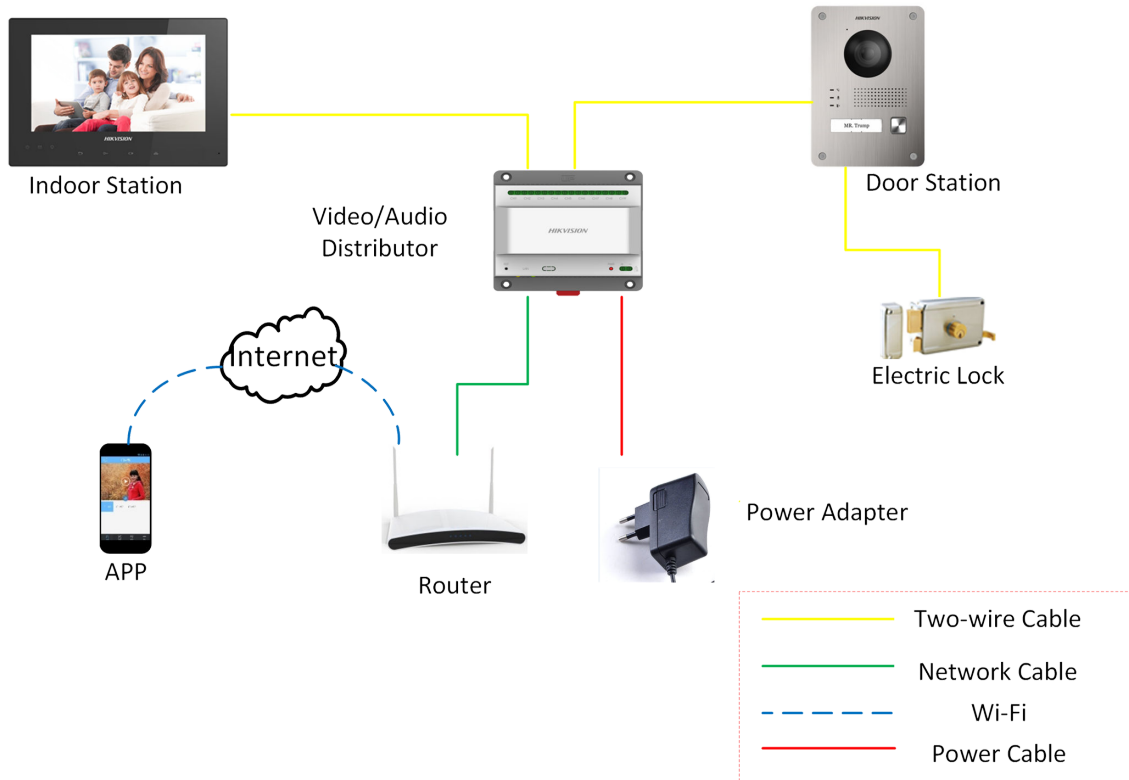

Typical Application

Appearance and Interfaces