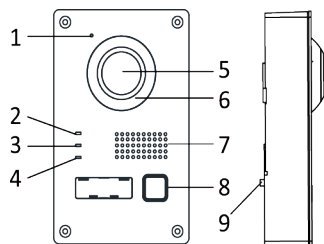

No.	Description	No.	Description
1	Microphone	6	Supplement Light
2	Calling Indicator	7	Loudspeaker
3	Speaking Indicator	8	Call Button
4	Open Door Indicator	9	Tamper Button
5	Built-in Camera