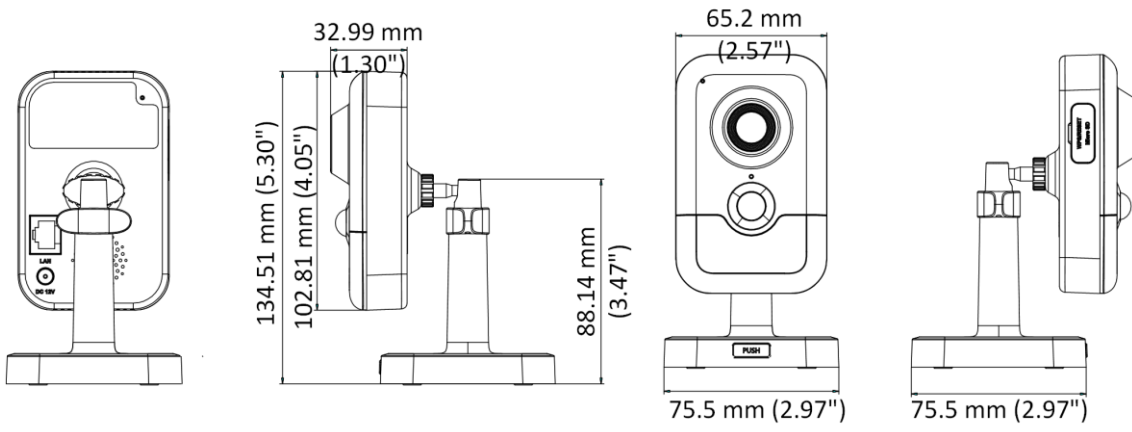

▪ Dimension