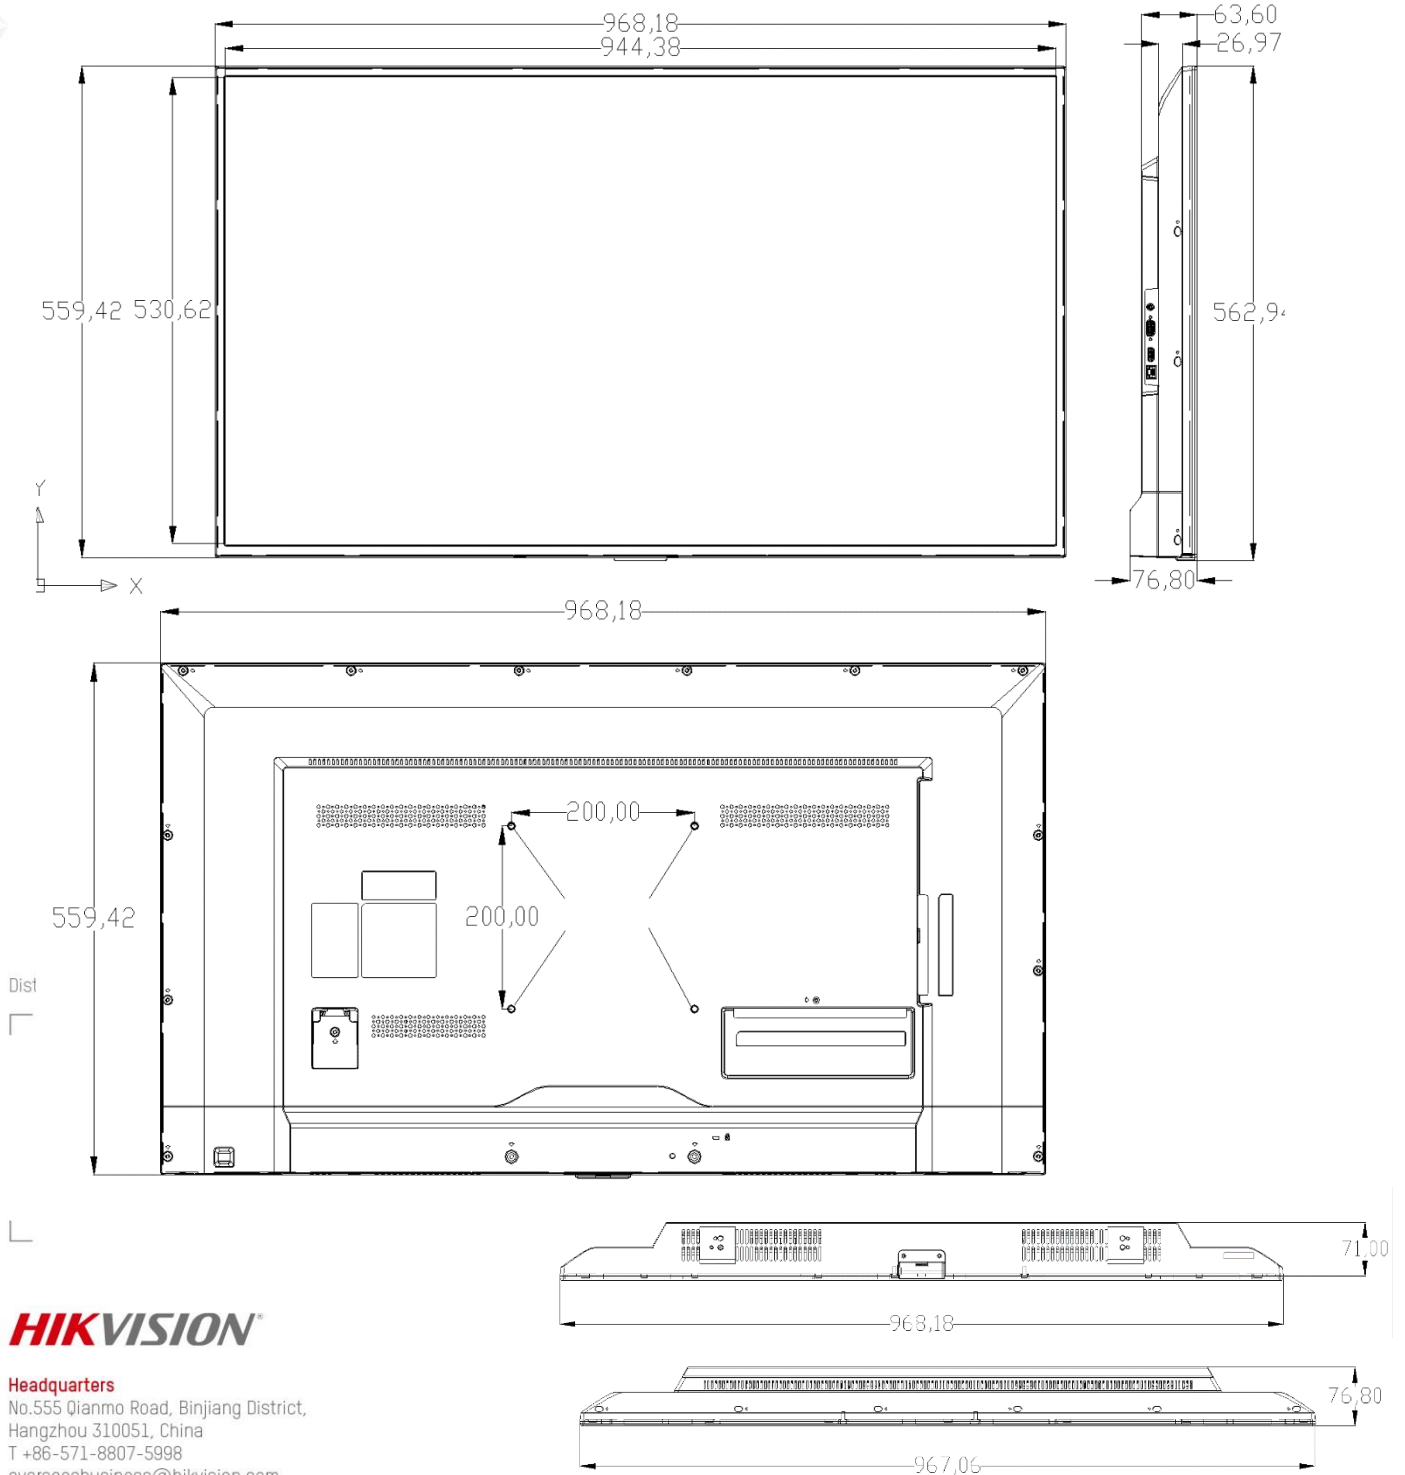

Dimensions (unit: mm)

Headquarters

No.555 Qianmo Road, Binjiang District,
Hangzhou 310051, China
T +86-571-8807-5998
overseasbusiness@hikvision.com

Hikvision USA
T +1-909-895-0400
sales.usa@hikvision.com

Hikvision Italy
T +39-0438-6902
info.it@hikvision.com

Hikvision Singapore
T +65-6684-4718
sg@hikvision.com

Hikvision Africa
T +27 (10) 0351172
sale.africa@hikvision.com

Hikvision Europe
T +31-23-55-42-770
info.eu@hikvision.com

Hikvision France
T +33(0)1-85-330-450
info.fr@hikvision.com

Hikvision Oceania
T +61-2-8599-4233
salesau@hikvision.com

Hikvision Hong Kong
T +852-2151-1761

Hikvision Middle East
T +971-4-8816086
salesme@hikvision.com

Hikvision Spain
T +34-91-737-16-55
info.es@hikvision.com

Hikvision Canada
T +1-909-895-0400
sales.usa@hikvision.com

Hikvision Russia
T +7-495-669-67-99
saleru@hikvision.com

Hikvision Poland
T +48-22-460-01-50
poland@hikvision.com

Hikvision Korea
T +82-31-731-8841
sales.korea@hikvision.com

Hikvision India
T +91-22-28469900
sales@pramahikvision.com

Hikvision UK
T +01628-902140
support.uk@hikvision.com

Hikvision Brazil
T +55 11 3318-0050
Latam.support@hikvision.com